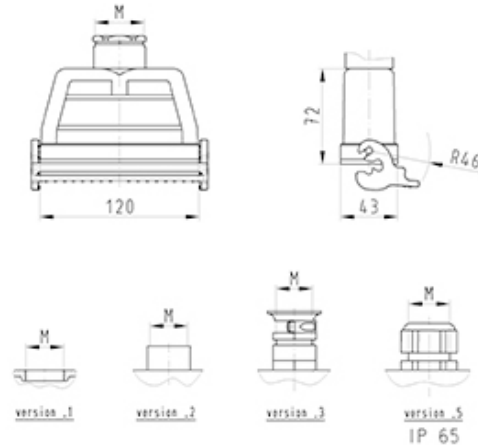

Datasheet

Item No. 71.374.2435.0

Hood BAS GOT GL 24 M32 50 A0

revos BASIC 500V size 24 hood for cable-to-cable couplings with cable gland M32, top cable entry, single locking lever

version .0

Item No.	71.374.2435.0
EAN	4015573671775
order unit	1 Piece(s)

Approvals

Technical data

General

ArticlePrice	udp_no_price
Nominal voltage	500
Housing material	Aluminium
Colour	Grey
Surface	With powder coating
Degree of protection (IP)	IP54
UV resistant	Yes
Inflammability class of insulation material acc. with UL94	Other
Operating temperature range min.	-40 °C
Operating temperature range max.	120 °C

Model

DIN-size	24
Model	Cable coupler
Locking mechanism	Single locking lever
Cable entry	Above
Type of cable	Gland nut
With cable screw gland	Yes
Thread size M	32
Hinged lid	No
EMC-version	No